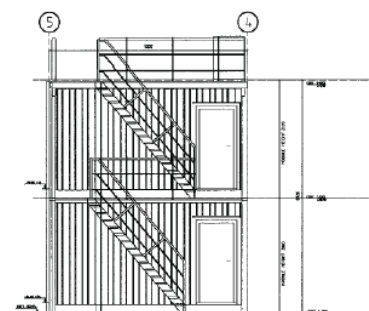

Designed to Minimise Deck Space

ELEVATION STARBOARD

ELEVATION AFT

ABS Certified 2 x 20 Person Offshore A60 Accommodation Modules

Accommodation Excellence

Specification

Dimensions			
Module 1			
Length	17.6m	Width	5.45m
Height	7.75m	Mass	70mt
Module 2			
Length	19.9m	Width	5.35m
Height	7.75m	Mass	72mt
Blast and Fire Rating			
Internal Fire Rating compliant with SOLAS requirements Modules are both A60 rated			
Interior			
Fully furnished en-suite cabins		Easy Hook Up Connection	
Fully functional HVAC system per module		Modules as new unused to date	
Sprinkler system		Emergency Lighting	
Location: Montrose		Availability: Immediately	Purchase / long term lease