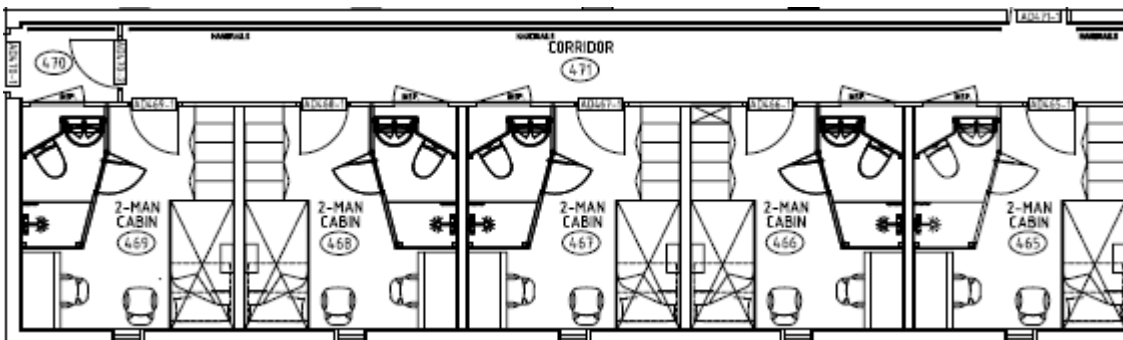

ABS Certified 2 x 20 Person Offshore A60 Accommodation Modules

Accommodation Excellence

General Arrangement - Module 1