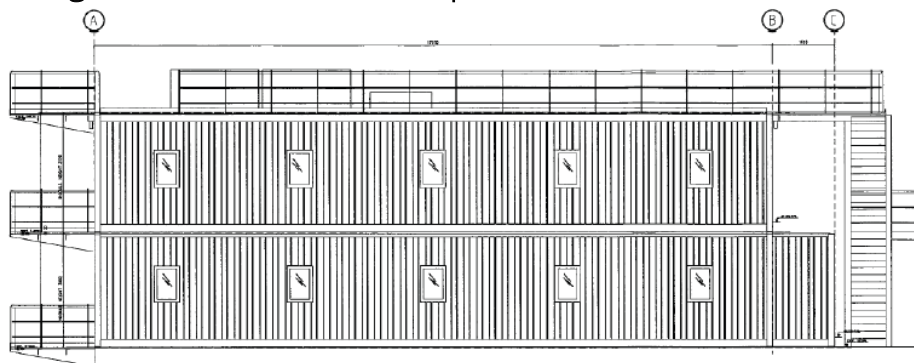

ABS Certified 2 x 20 Person Offshore A60 Accommodation Modules

Accommodation Excellence

Fully furnished en-suite cabin modules designed to use minimum deck space. Can be chartered or purchased as complete or as separate modules with immediate availability.

Features

- 20 Cabin/40 pax A60 rated accommodation modules -Two Blocks, Two Levels high.
- 10 Cabin/20 pax Per Module Block with 5 x cabins per level with internal linking corridor.
- A60 IMO/SOLAS Safe Area, ABS Regulations.
- Pressurised with automatic shutdown.
- HVAC, Climate control.
- Smoke detection & Sprinkler system.
- Lightweight.
- Small footprint.
- Easy hook-up.
- Double cabins with en-suite bathrooms.

Designed to Minimise Deck Space

ELEVATION STARBOARD

ELEVATION AFT

ABS Certified 2 x 20 Person Offshore A60 Accommodation Modules

Accommodation Excellence

Specification

Dimensions			
Module 1			
Length	17.6m	Width	5.45m
Height	7.75m	Mass	70mt
Module 2			
Length	19.9m	Width	5.35m
Height	7.75m	Mass	72mt
Blast and Fire Rating			
Internal Fire Rating compliant with SOLAS requirements Modules are both A60 rated			
Interior			
Fully furnished en-suite cabins		Easy Hook Up Connection	
Fully functional HVAC system per module		Modules as new unused to date	
Sprinkler system		Emergency Lighting	
Location: Montrose		Availability: Immediately	Purchase / long term lease