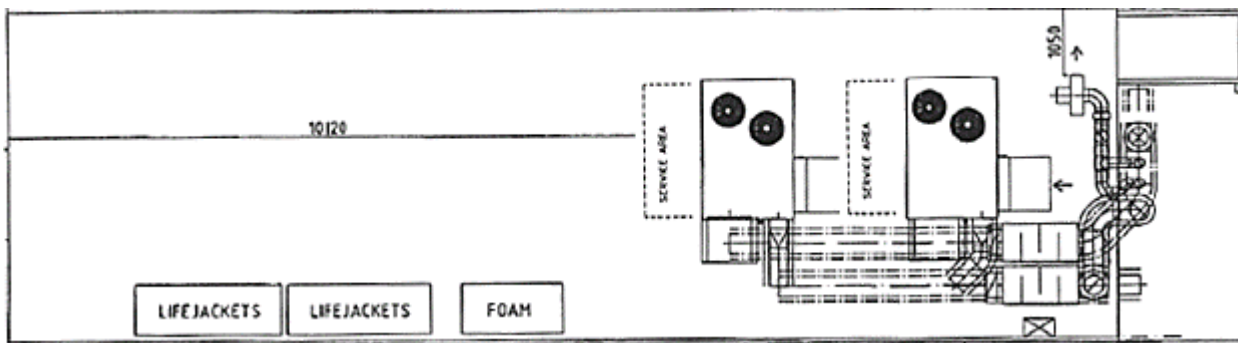

ABS Certified 2 x 20 Person Offshore A60 Accommodation Modules

Accommodation Excellence

General Arrangement - Module 1