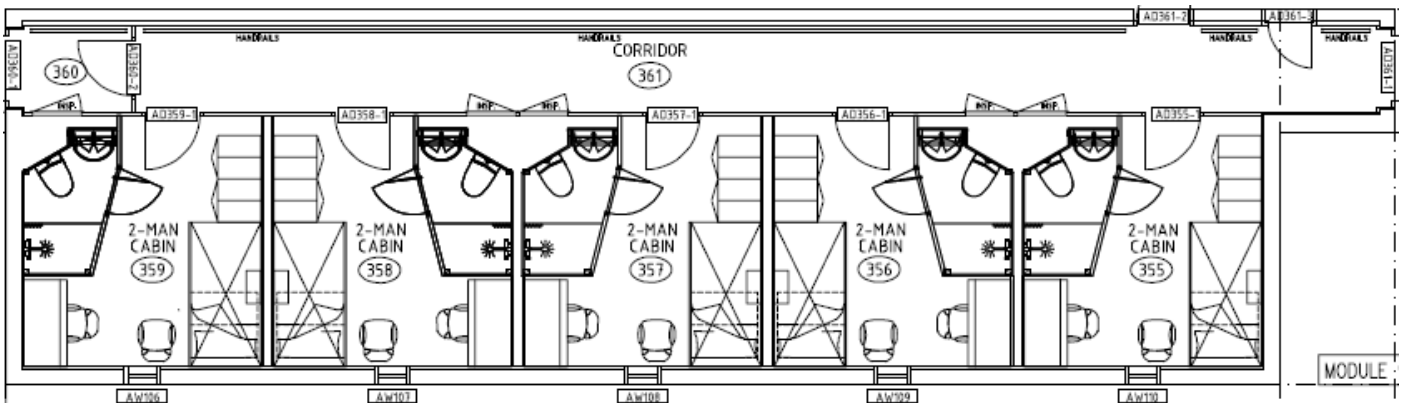

ABS Certified 2 x 20 Person Offshore A60 Accommodation Modules

Accommodation Excellence

General Arrangement - Module 1